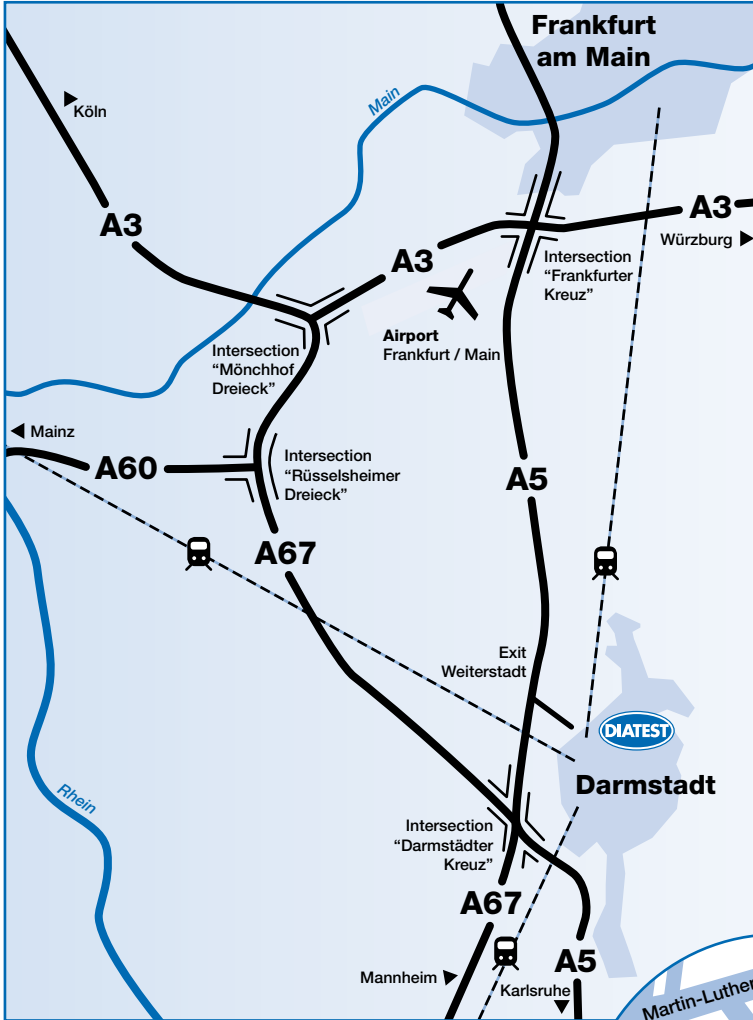

DIRECTIONS

DIATEST HERMANN KÖLTGEN GMBH

On motorway A5 exit Weiterstadt

Take exit 25 of A5 in direction **Weiterstadt / Darmstadt Nord**, then continue to direction Darmstadt Nord on B 42 (4-lanes).

Pass several intersections with traffic lights by continuing on **B 42** straight ahead in direction **Darmstadt / Darmstadt Stadtmitte**. After passing several rail bridges, file in direction **Messel / DA- Kranichstein**.

Continue on the two-lane road (Carl-Schenk-Ring) and pass 2 intersections with traffic lights. Before next intersection with traffic lights go to straight lane.

Pass intersection with traffic lights Carl-Schenk-Ring / Frankfurter Straße straight ahead (tramway crosses) and you arrive on **Martin-Luther-Ring**.

Turn directly after intersection right to **Marburger Straße**, then take second road right into Schottener Weg.

On motorway A5 motorway junction Darmstadt exit Darmstadt

Exit A5 on motorway junction Darmstadt in direction **Darmstadt / Darmstadt Stadtmitte** on road A 672 until arriving to Darmstadt. Follow **Rheinstraße** straight ahead by passing several traffic lights.

Turn third road left to Schottener Weg.

On motorway A67 exit Darmstadt / Griesheim

Take exit Darmstadt / Griesheim from A67 in direction **Darmstadt / Darmstadt Stadtmitte** on A 672 until arriving to Darmstadt. Follow **Rheinstraße** straight ahead by passing several traffic lights.